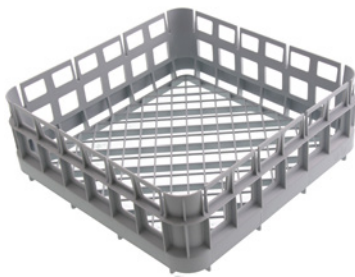

Two 350 x 350mm open cup/
glass racks supplied as standard –
capable of holding 10 pint glasses.

Additional racks can be
purchased at point of order:

Q902302B

Drain pump version
available: **AMH35 D**

For additional information contact our Sales Team on

T: **0345 130 8070** E: **sales@maidaid-halcyon.co.uk** or visit **www.maidaid.co.uk**

Halcyon AMH35

undercounter GLASSWASHER

Technical Data

Dimensions (W x D x H)	mm	400 x 495 x 590	Wash tank element	kW	1.4
		+ Feet	Boiler element	kW	2.6
Feet height	mm	10-20	Wash pump	kW	0.18
Rack size	mm	350 x 350	Tank capacity	L	7
Maximum useable height	mm	240	Noise emission	dB	≤ 55
Door opening	mm	260	Packaging Specs		
Theoretical productivity	Racks/h	30	Gross weight	Kg	30
Effective productivity	Racks/h	24*	Cubic volume	m ³	0.25
			Dim. (W x D x H)	mm	470 x 590 x 750