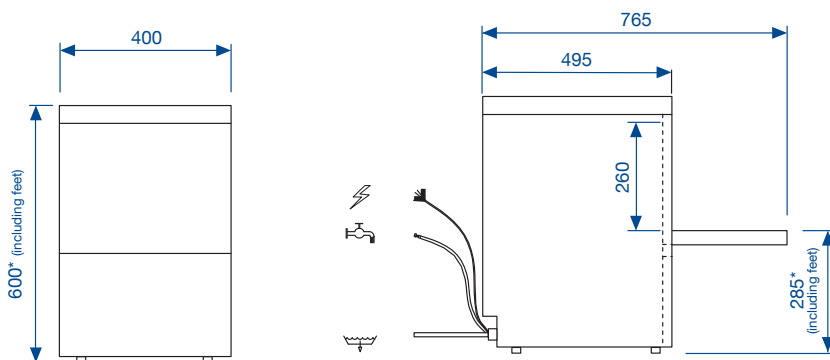

Two 350 x 350mm open cup/
glass racks supplied as standard –
capable of holding 10 pint glasses.

Additional racks can be
purchased at point of order:

Q902302B

Drain pump version
available: **AMH35 D**

For additional information contact our Sales Team on

T: **0345 130 8070** E: **sales@maidaid-halcyon.co.uk** or visit **www.maidaid.co.uk**

Halcyon AMH35

undercounter GLASSWASHER

Technical Data

Dimensions (W x D x H)	mm	400 x 495 x 590	Wash tank element	kW	1.4
		+ Feet	Boiler element	kW	2.6
Feet height	mm	10-20	Wash pump	kW	0.18
Rack size	mm	350 x 350	Tank capacity	L	7
Maximum useable height	mm	240	Noise emission	dB	≤ 55
Door opening	mm	260	Packaging Specs		
Theoretical productivity	Racks/h	30	Gross weight	Kg	30
Effective productivity	Racks/h	24*	Cubic volume	m ³	0.25
			Dim. (W x D x H)	mm	470 x 590 x 750

*Allowing 30 seconds for reloading
Cycle times may vary depending on local conditions/services

Installation Diagram – All services must be within 1 meter

*Height-adjustable feet + 10mm

Power Supply

Installed power	AMP	kW
230V – 50Hz – 1N	13*	2.8

*Supplied with 13A moulded plug and lead

- Power**
- Water supply 2 – 4 bar**
- Gravity drain**

Water Connection

Inlet water pressure	Bar	2 to 4
Flow rate L/Min	L/Min	6
Water inlet temp	°C	10 to 50
Water connection	BSP	¾"
Waste connection	Ø	Int 16.8/ext 21.6