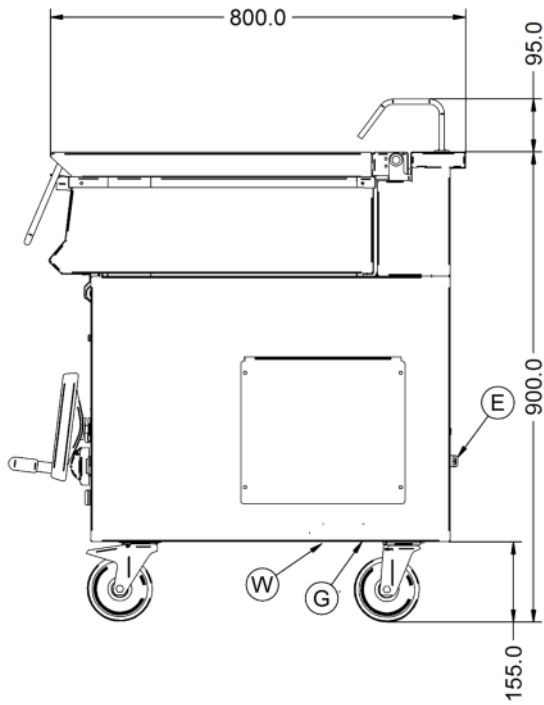

Power and Performance

BTU per Hour	83,594
Total Power kW	24.5
Temperature Range °C	70-300
IP Rating	IP24
Temperature Control	Mechanical

Capacity

Capacity Litres	80
------------------------	----

Weights and Dimensions

Unit Height (External) mm	900
Unit Width (External) mm	900
Unit Depth (External) mm	800
Net Weight Kg	157

Supply Connections

Requires Installation	Yes
Requires Electrical Supply	Yes
UK 3 Pin Plug	Yes
Requires Hardwiring	No
Electrical Supply Rating Watts	18
Single Phase Amps	0.008
Single Phase Voltage	230
Gas Connection BSP	1/2"
Gas Consumption at full rate Natural m³ per Hour	2.33
Gas Pressure Natural mbar	20
Total heat input at full rate Natural kW	24.5
Water Connection Pressure Bar	0.2-10.0
Water Connection	3/4"

Shipping

Packed Weight Kg	172.7
Packed Height cm	110
Packed Width cm	100
Packed Depth cm	85

Available Accessories

LK06

OPUS 800 LEG KIT

Technical Picture

Lincat Limited

Whisby Road,
Lincoln, LN6 3QZ,
United Kingdom