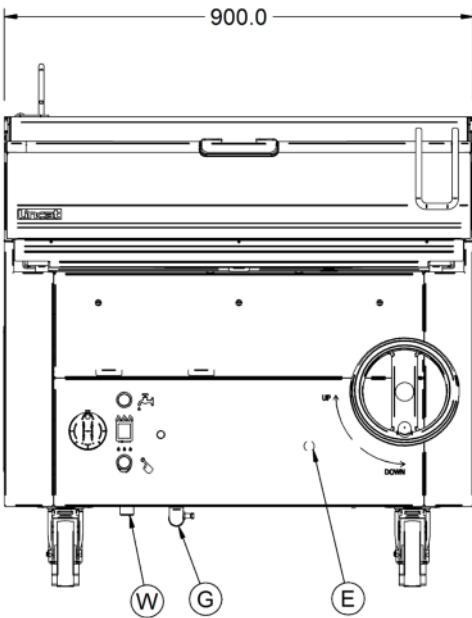

Power and Performance

BTU per Hour	83,594
Total Power kW	24.5
Temperature Range °C	70-300
IP Rating	IP24
Temperature Control	Mechanical

Capacity

Capacity Litres	80
------------------------	----

Weights and Dimensions

Unit Height (External) mm	900
Unit Width (External) mm	900
Unit Depth (External) mm	800
Net Weight Kg	157

Supply Connections

Requires Installation	Yes
Requires Electrical Supply	Yes
UK 3 Pin Plug	Yes
Requires Hardwiring	No
Electrical Supply Rating Watts	18
Single Phase Amps	0.008
Single Phase Voltage	230
Gas Connection BSP	1/2"
Gas Consumption at full rate Natural m³ per Hour	2.33
Gas Pressure Natural mbar	20
Total heat input at full rate Natural kW	24.5
Water Connection Pressure Bar	0.2-10.0
Water Connection	3/4"

Shipping

Packed Weight Kg	172.7
Packed Height cm	110
Packed Width cm	100
Packed Depth cm	85

Available Accessories

LK06

OPUS 800 LEG KIT

Technical Picture

Lincat Limited

Whisby Road,
Lincoln, LN6 3QZ,
United Kingdom