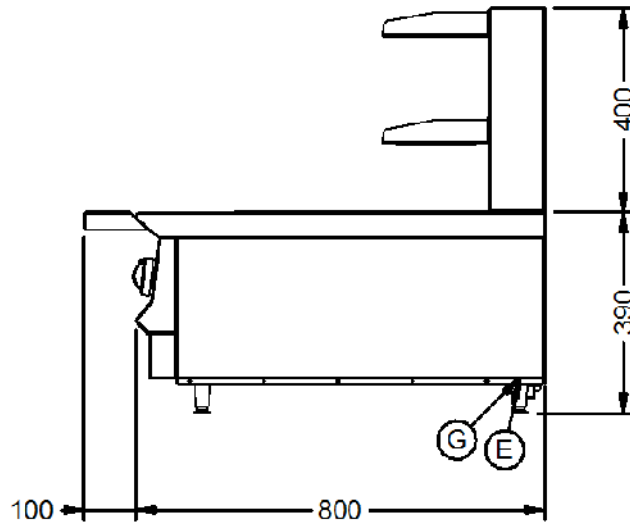

Lincat Limited

Whisby Road,
Lincoln, LN6 3QZ,
United Kingdom

Company No: 2175448

A member company of

Customer Care

Tel: +44 1522 875500
Email: care@lincat.co.uk

Export Customers

Tel: +44 1522 503250
Email: export@lincat.co.uk

Opening Hours

Monday – Friday:
8.30am – 5pm