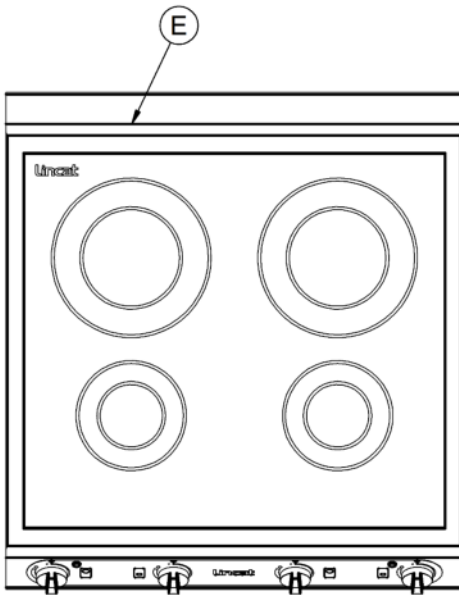

Power and Performance

Total Power kW	2 x 3.0
IP Rating	IP24
Temperature Control	Electronic
Rating per Hob kW	Rear 2.0; Front 1.0

Key Specifications

Number of Hobs	4
Shape of Hob	Round

Weights and Dimensions

Unit Height (External) mm	115
Unit Width (External) mm	600
Unit Depth (External) mm	654
Hob Dimensions mm	Rear 180; Front 120
Net Weight Kg	22.1

Supply Connections

Requires Installation	No
Requires Electrical Supply	Yes
UK 3 Pin Plug	Yes
Requires Hardwiring	No
Electrical Supply Rating Watts	2 x 3,000
Single Phase Amps	2 x 13.0
Single Phase Voltage	230

Shipping

Packed Weight Kg	28
Packed Height cm	49.5
Packed Width cm	70
Packed Depth cm	70

Technical Picture

Lincat Limited

Whisby Road,
Lincoln, LN6 3QZ,
United Kingdom

Company No: 2175448

A member company of