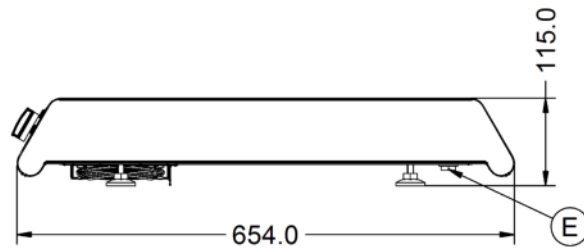

Power and Performance

Total Power kW	2 x 3.0
IP Rating	IP24
Temperature Control	Electronic
Rating per Hob kW	Rear 2.0; Front 1.0

Key Specifications

Number of Hobs	4
Shape of Hob	Round

Weights and Dimensions

Unit Height (External) mm	115
Unit Width (External) mm	600
Unit Depth (External) mm	654
Hob Dimensions mm	Rear 180; Front 120
Net Weight Kg	22.1

Supply Connections

Requires Installation	No
Requires Electrical Supply	Yes
UK 3 Pin Plug	Yes
Requires Hardwiring	No
Electrical Supply Rating Watts	2 x 3,000
Single Phase Amps	2 x 13.0
Single Phase Voltage	230

Shipping

Packed Weight Kg	28
Packed Height cm	49.5
Packed Width cm	70
Packed Depth cm	70

Technical Picture

Lincat Limited

Whisby Road,
Lincoln, LN6 3QZ,
United Kingdom

Company No: 2175448

A member company of