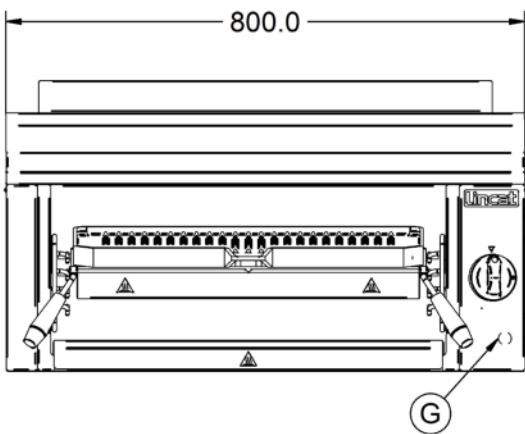

Technical Picture

Lincat Limited

Whisby Road,
Lincoln, LN6 3QZ,
United Kingdom

Company No: 2175448

A member company of

Customer Care

Tel: +44 1522 875500
Email: care@lincat.co.uk

Export Customers

Tel: +44 1522 875536
Email: export@lincat.co.uk

Opening Hours

Monday – Friday:
8.30am – 5pm