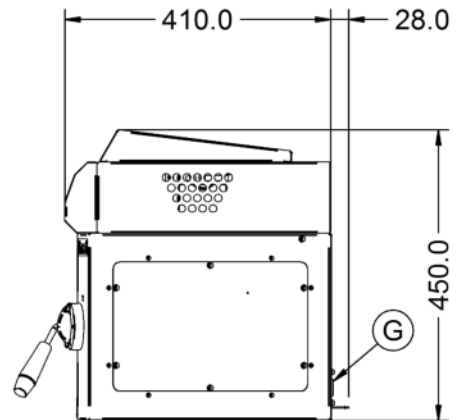

Technical Picture

Lincat Limited

Whisby Road,
Lincoln, LN6 3QZ,
United Kingdom

Company No: 2175448

A member company of

Customer Care

Tel: +44 1522 875500
Email: care@lincat.co.uk

Export Customers

Tel: +44 1522 875536
Email: export@lincat.co.uk

Opening Hours

Monday – Friday:
8.30am – 5pm