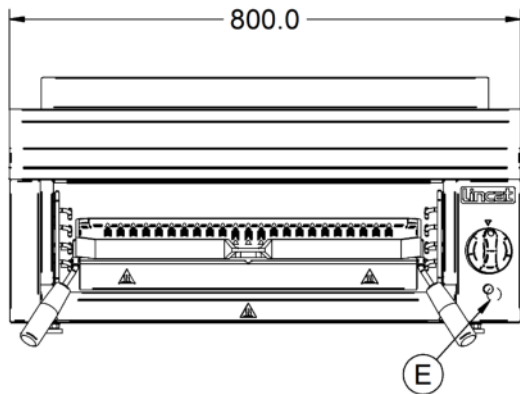

Technical Picture

Lincat Limited

Whisby Road,
Lincoln, LN6 3QZ,
United Kingdom

Company No: 2175448

A member company of

Customer Care

Tel: +44 1522 875500
Email: care@lincat.co.uk

Export Customers

Tel: +44 1522 875536
Email: export@lincat.co.uk

Opening Hours

Monday – Friday:
8.30am – 5pm