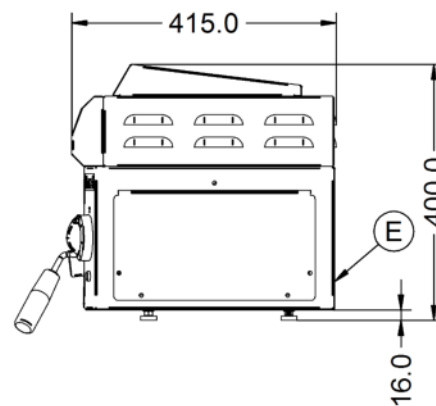

Technical Picture

Lincat Limited

Whisby Road,
Lincoln, LN6 3QZ,
United Kingdom

Company No: 2175448

A member company of

Customer Care

Tel: +44 1522 875500
Email: care@lincat.co.uk

Export Customers

Tel: +44 1522 875536
Email: export@lincat.co.uk

Opening Hours

Monday – Friday:
8.30am – 5pm