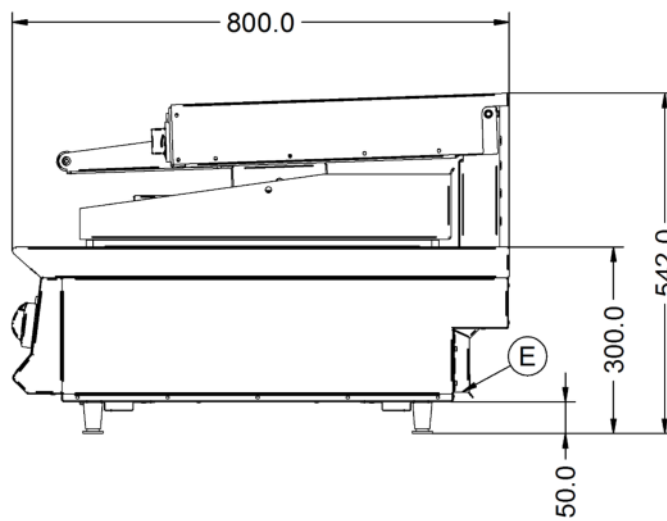

Technical Picture

Lincat Limited

Whisby Road,
Lincoln, LN6 3QZ,
United Kingdom

Company No: 2175448

A member company of

Customer Care

Tel: +44 1522 875500
Email: care@lincat.co.uk

Export Customers

Tel: +44 1522 875536
Email: export@lincat.co.uk

Opening Hours

Monday – Friday:
8.30am – 5pm