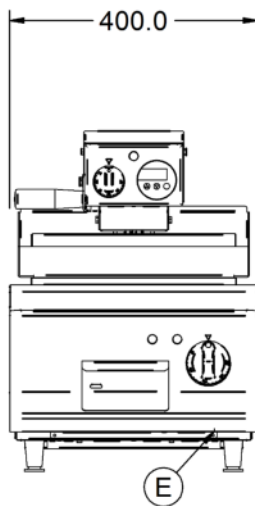

Technical Picture

Lincat Limited

Whisby Road,
Lincoln, LN6 3QZ,
United Kingdom

Company No: 2175448

A member company of

Customer Care

Tel: +44 1522 875500
Email: care@lincat.co.uk

Export Customers

Tel: +44 1522 875536
Email: export@lincat.co.uk

Opening Hours

Monday – Friday:
8.30am – 5pm