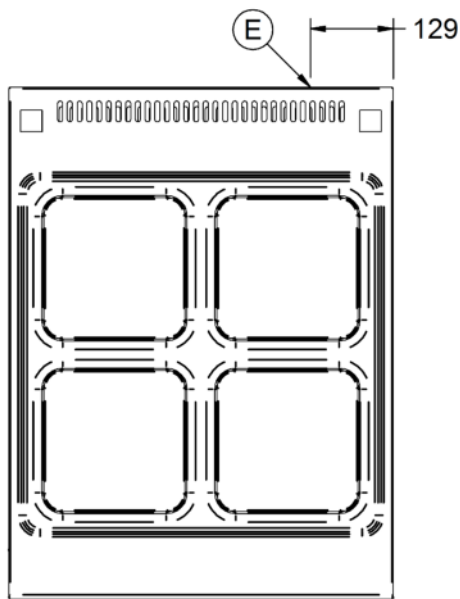

Lincat Limited

Whisby Road,
Lincoln, LN6 3QZ,
United Kingdom

Company No: 2175448

A member company of

Customer Care

Tel: +44 1522 875500
Email: care@lincat.co.uk

Export Customers

Tel: +44 1522 875536
Email: export@lincat.co.uk

Opening Hours

Monday – Friday:
8.30am – 5pm