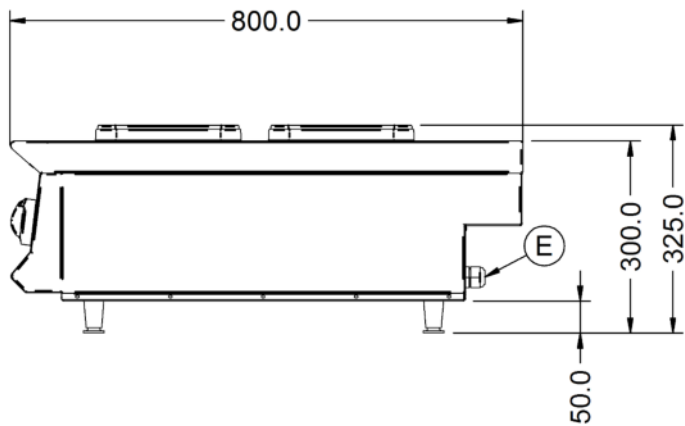

Lincat Limited

Whisby Road,
Lincoln, LN6 3QZ,
United Kingdom

Company No: 2175448

A member company of

Customer Care

Tel: +44 1522 875500
Email: care@lincat.co.uk

Export Customers

Tel: +44 1522 875536
Email: export@lincat.co.uk

Opening Hours

Monday – Friday:
8.30am – 5pm