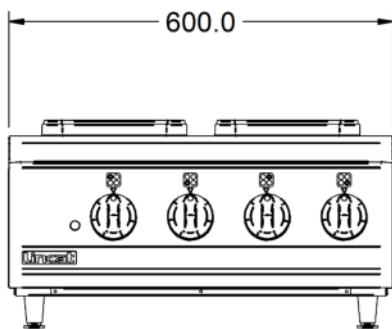

Lincat Limited

Whisby Road,
Lincoln, LN6 3QZ,
United Kingdom

Company No: 2175448

A member company of

Customer Care

Tel: +44 1522 875500
Email: care@lincat.co.uk

Export Customers

Tel: +44 1522 875536
Email: export@lincat.co.uk

Opening Hours

Monday – Friday:
8.30am – 5pm