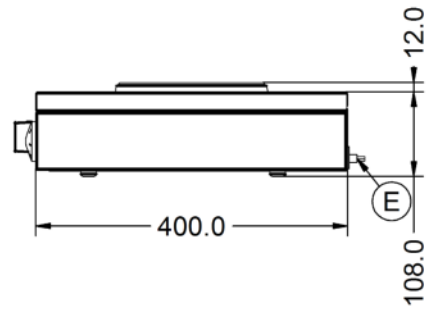

Lincat Limited

Whisby Road,
Lincoln, LN6 3QZ,
United Kingdom

Company No: 2175448

A member company of

Customer Care

Tel: +44 1522 875500
Email: care@lincat.co.uk

Export Customers

Tel: +44 1522 875536
Email: export@lincat.co.uk

Opening Hours

Monday – Friday:
8.30am – 5pm