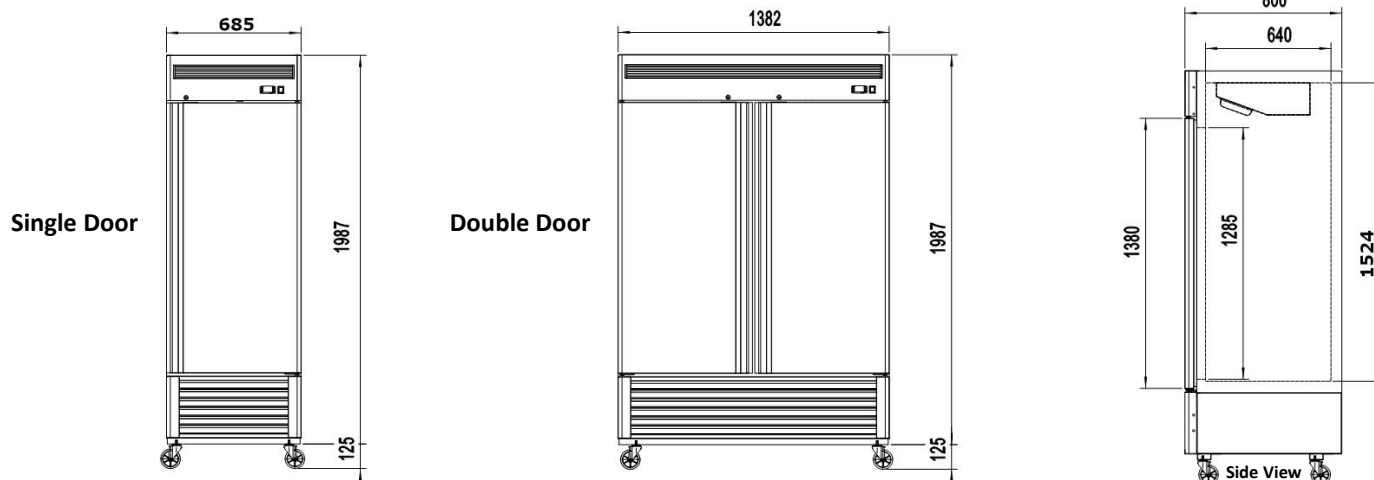

# Bottom Mounted Uprights GR Series

Model	MBF8185GR	MBF8181GR	MBF8187GR	MBF8183GR
Exterior Dimension (WxDxH) mm	685 × 800 × 2135	685 × 800 × 2135	1382 × 800 × 2135	1382 × 800 × 2135
Interior Dimension (WxDxH) mm	565 × 640 × 1525	565 × 640 × 1525	1262 × 640 × 1525	1262 × 640 × 1525
Packing Dimension (WxDxH) mm	730 × 840 × 2250	730 × 840 × 2250	1425 × 840 × 2160	1425 × 840 × 2160
Shelf Dimensions mm	530 × 650	530 × 650	530 × 650	530 × 650
Shelf Quantity	4	4	8	8
Shelf Loading Capacity (Kg Pc)	40	40	40	40
Capacity (Litre)	610	610	1300	1300
Net Weight (Kgs)	115	122	185	190
Gross Weight (Kgs)	131	136	202	208
Voltage (V/HZ/PH)	220/50/1	220/50/1	220/50/1	220/50/1
Power (Watts)	220	600	350	980
Electrical Current (Amps)	1.1	3	1.8	4.5
KWh/annum	555	2416	1011	3865
Energy Efficiency Class	C	D	C	D
Climate Class	5	5	5	5
Defrost Method	Air Defrost	Hot Gas Defrost	Air Defrost	Hot Gas Defrost
Refrigerant Type / Amount	R600a / 110g	R290hc / 120g	R600a / 140g	R290hc / 150g
Cooling Method	Ventilated	Ventilated	Ventilated	Ventilated
Inner Temperature (°C)	+2°C to +8°C	-17°C to -21°C	+2°C to +8°C	-17°C to -21°C
Insulation	Polyurethane foam	Polyurethane foam	Polyurethane foam	Polyurethane foam
Foaming Material	C5H10	C5H10	C5H10	C5H10
Castors	4 (2 Braked on front)	4 (2 Braked on front)	4 (2 Braked on front)	4 (2 Braked on front)
Material External / Internal	S/S Int + Ext	S/S Int + Ext	S/S Int + Ext	S/S Int + Ext
Lighting	Yes	Yes	Yes	Yes
Door lock	Yes	Yes	Yes	Yes