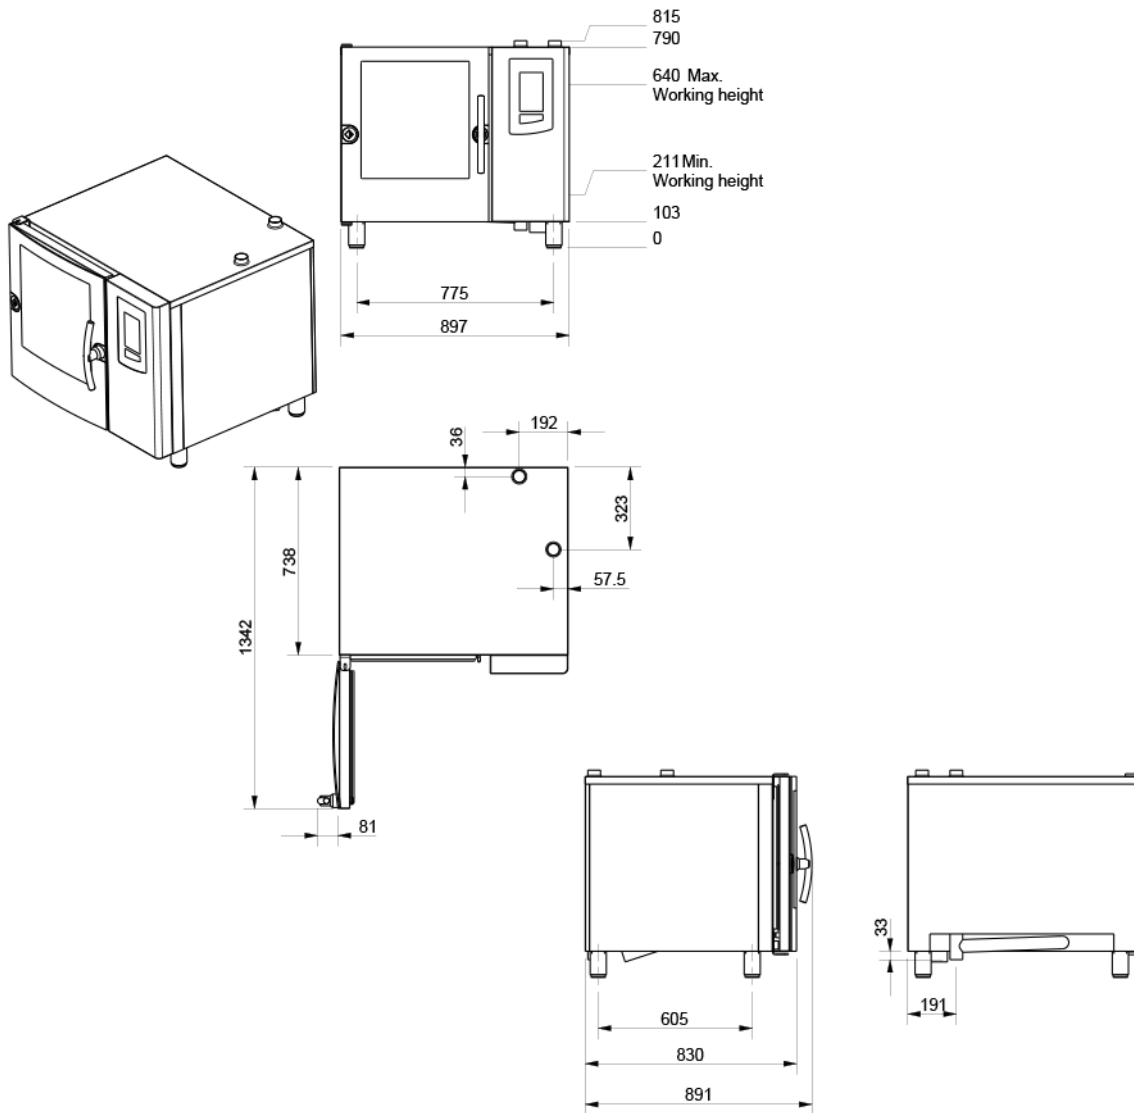

Technical Picture

Lincat Limited

Whisby Road,
Lincoln, LN6 3QZ,
United Kingdom

Company No: 2175448

A member company of

Customer Care

Tel: +44 1522 875500
Email: care@lincat.co.uk

Export Customers

Tel: +44 1522 875536
Email: export@lincat.co.uk

Opening Hours

Monday – Friday:
8.30am – 5pm