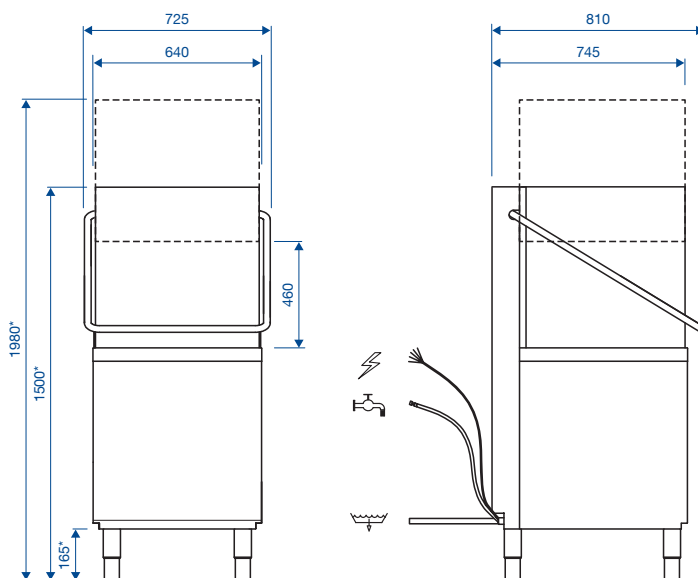

For additional information contact our Sales Team on
T: **0345 130 8070** E: **sales@maidaid-halcyon.co.uk** or visit **www.maidaid.co.uk**

Halcyon AMH91

pass through DISHWASHER

Technical Data

Dimensions (W x D x H)	mm	640 x 745 x 1335 + Feet
Feet height	mm	165-225
Rack size	mm	500 x 500
Maximum useable height	mm	435
Door opening	mm	460
Theoretical productivity	Racks/h	40
Effective productivity	Racks/h	30*

Packaging Specs

Gross weight	Kg	95
Cubic volume	m ³	0.98
Dim. (W x D x H)	mm	760 x 840 x 1520

Power Supply

Installed power	AMP	kW
230V – 50Hz – 1N	20	4.5
	30*	6.5
Optional 3 Phase config	Total load 6.5kW	
Fused	16 amp	

*Standard configuration

Water Connection

Inlet water pressure	Bar	2 to 4
Flow rate L/Min	L/Min	6
Water inlet temp	°C	10 to 50
Water connection	BSP	¾"
Waste connection	Ø	Int 29/ext 34

Cycle Information

Number of standard cycles	2	
Standard cycles times	Sec	90/180
Special cycle	Long	
Self-cleaning cycle	Partial clean	
Water consumption per cycle	L	2.5
Wash temperature	°C	60 – adjustable
Rinse temperature	°C	82 – adjustable

Installation Diagram – All services must be within 1 meter

*Height-adjustable feet + 60mm

Power

Water supply
2 – 4 bar

Gravity drain

For additional information contact our Sales Team on

T: 0345 130 8070 E: sales@maidaid-halcyon.co.uk or visit www.maidaid.co.uk